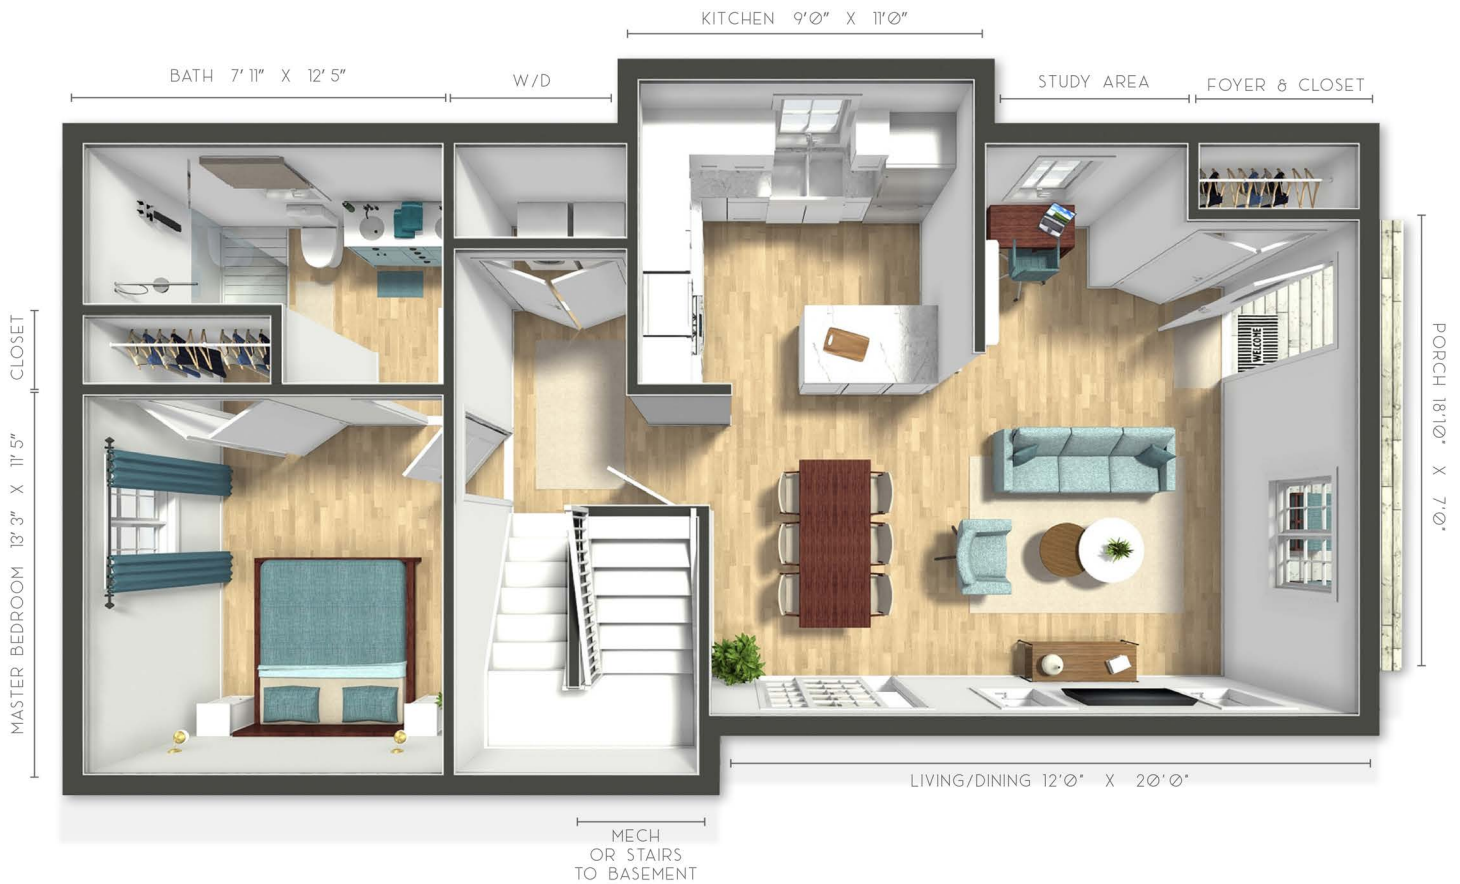

# Maple Cottage

3 Beds, 2 Baths - 1,408 SF